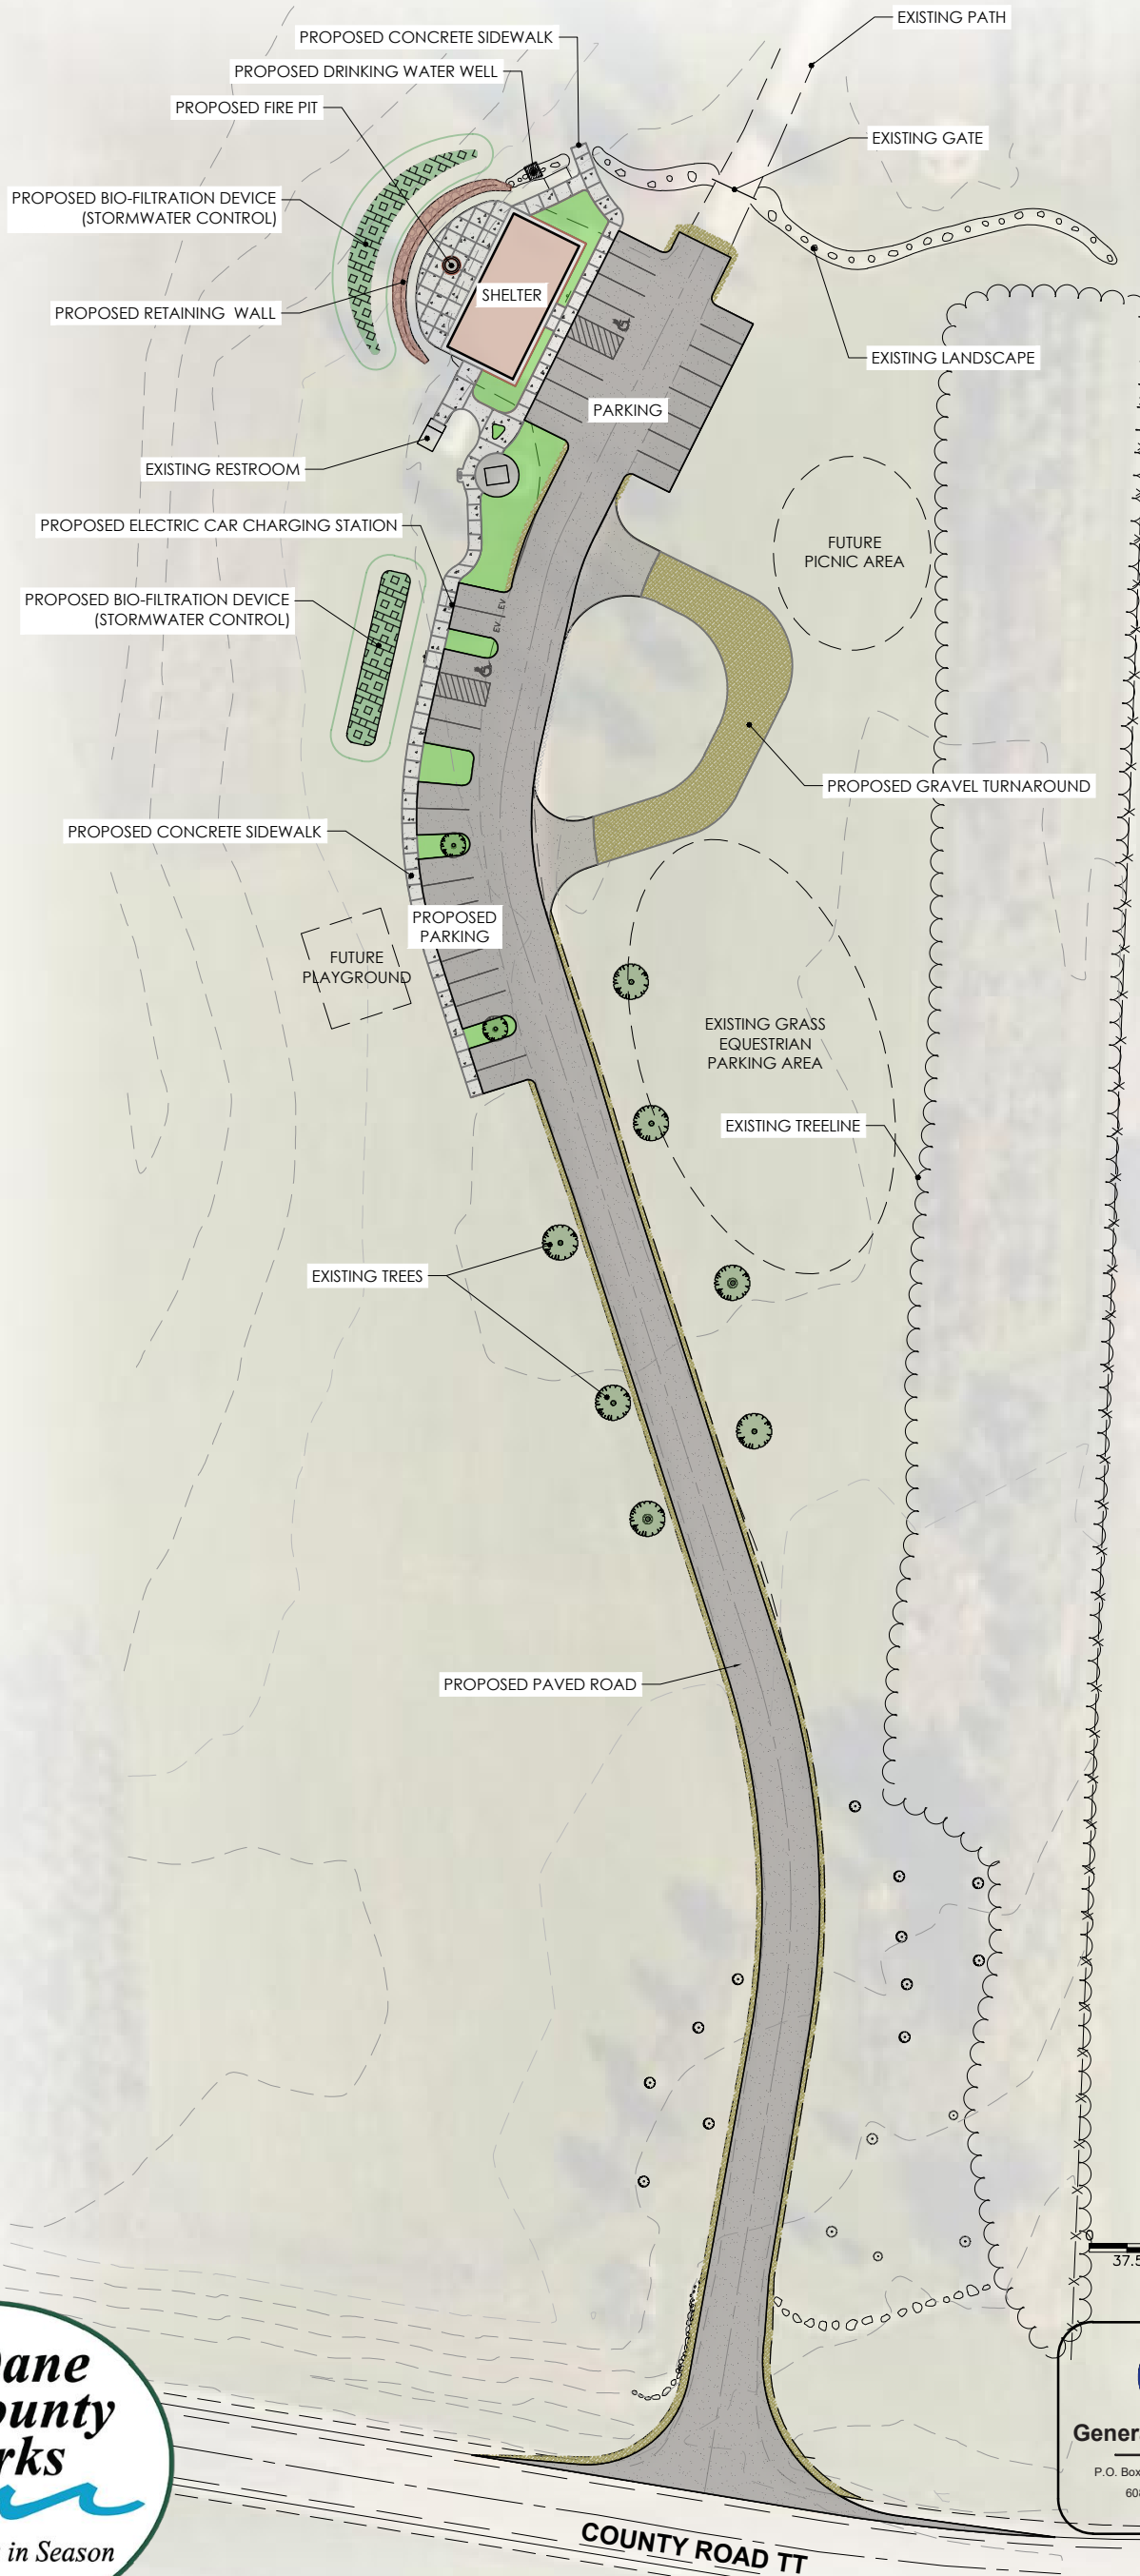

McCarthy Park Improvements SUMMER 2022

GEC
General Engineering Company
 P.O. Box 340 • 916 Silver Lake Dr. • Portage, WI 53901
 608-742-2169 (Office) • 608-742-2592 (Fax)
 www.generalengineering.net