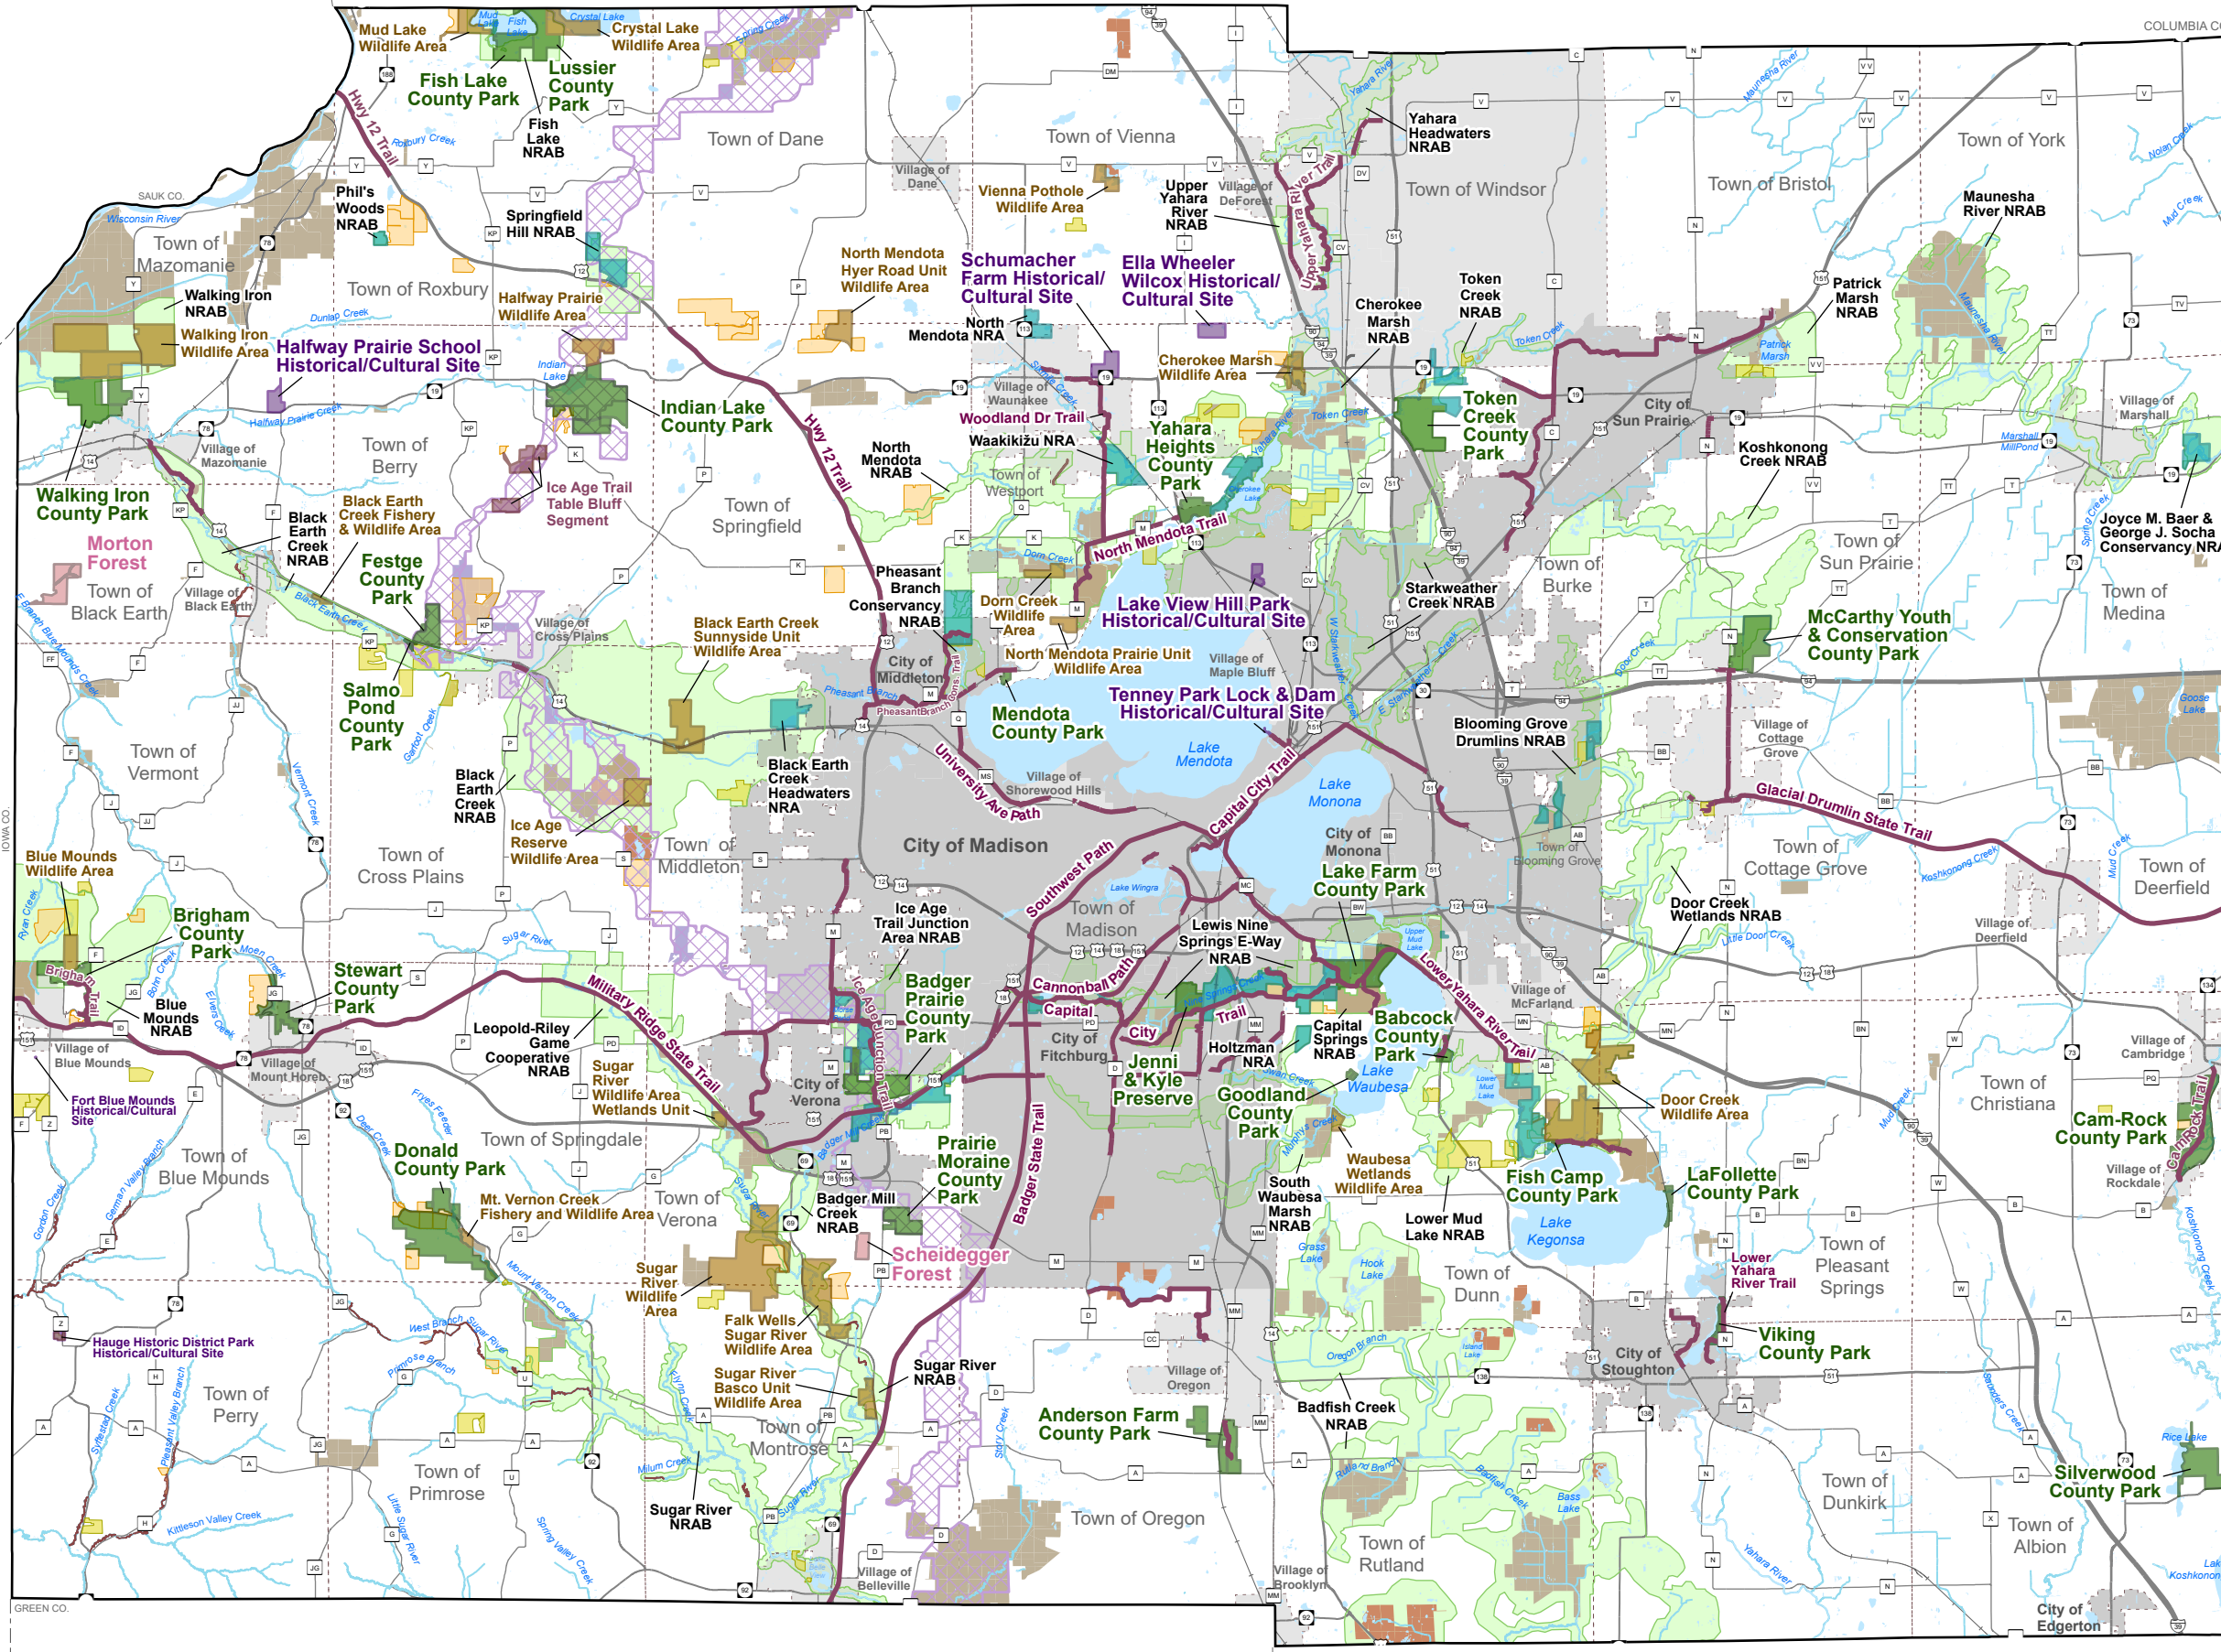

DRAFT

Dane County Parks & Open Space Plan 2025-2030

Dane County Park System

- Recreation Park
 - Natural Resource Area
 - Wildlife Area
 - Historical or Cultural Site
 - Forest
 - Trail
 - Streambank Easement
 - Conservation Easement
 - Conservation Fund Grant Property
- Lands on easements acquired by local units of government or non-profits with assistance from the Dane County Conservation Fund Grant Program.

Natural Resource Area Project Areas

- Natural Resource Area Boundary (NRAB)
- Ice Age National Scenic Trail Corridor

Reference Layers

- Existing Regional Shared-use Trail
- Railroad
- Lake/Pond/Stream
- US Fish & Wildlife Service Land
- National Park Service Land
- Ice Age Trail Alliance Land
- DNR Public Land
- City or Village
- Town Boundary

Counties Surrounding Dane County