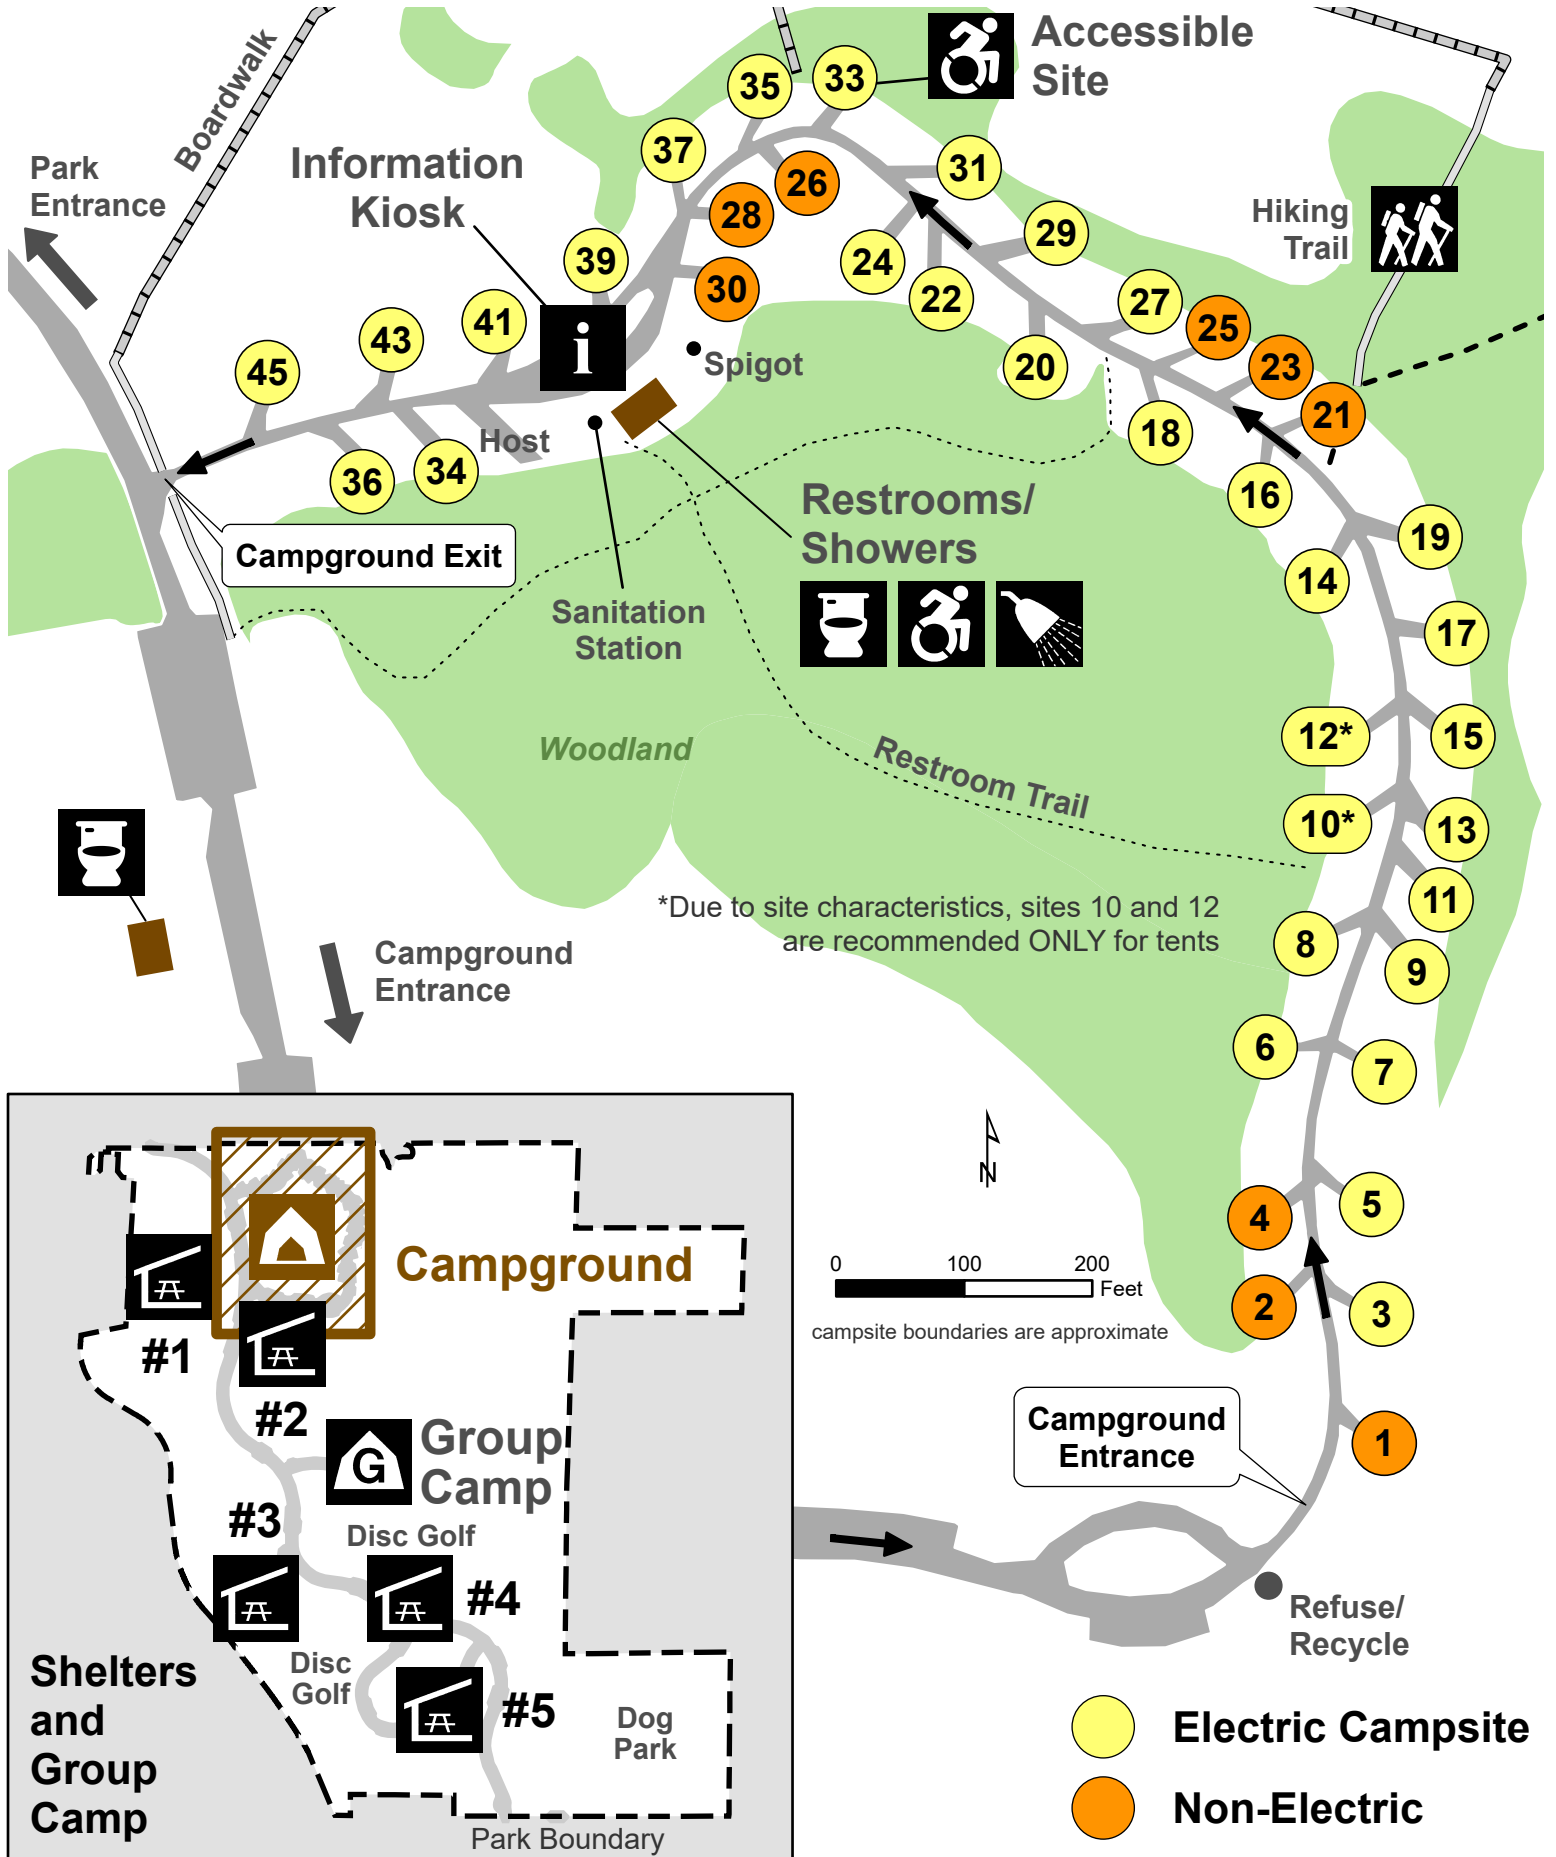

TOKEN CREEK COUNTY PARK CAMPGROUND

6200 Williamsburg Way
DeForest, WI 53532

*Due to site characteristics, sites 10 and 12 are recommended ONLY for tents

0 100 200 Feet
campsite boundaries are approximate

- Electric Campsite
- Non-Electric

Shelters and Group Camp

#1 #2 #3 #4 #5

Group Camp

Disc Golf

Disc Golf

Dog Park

Park Boundary