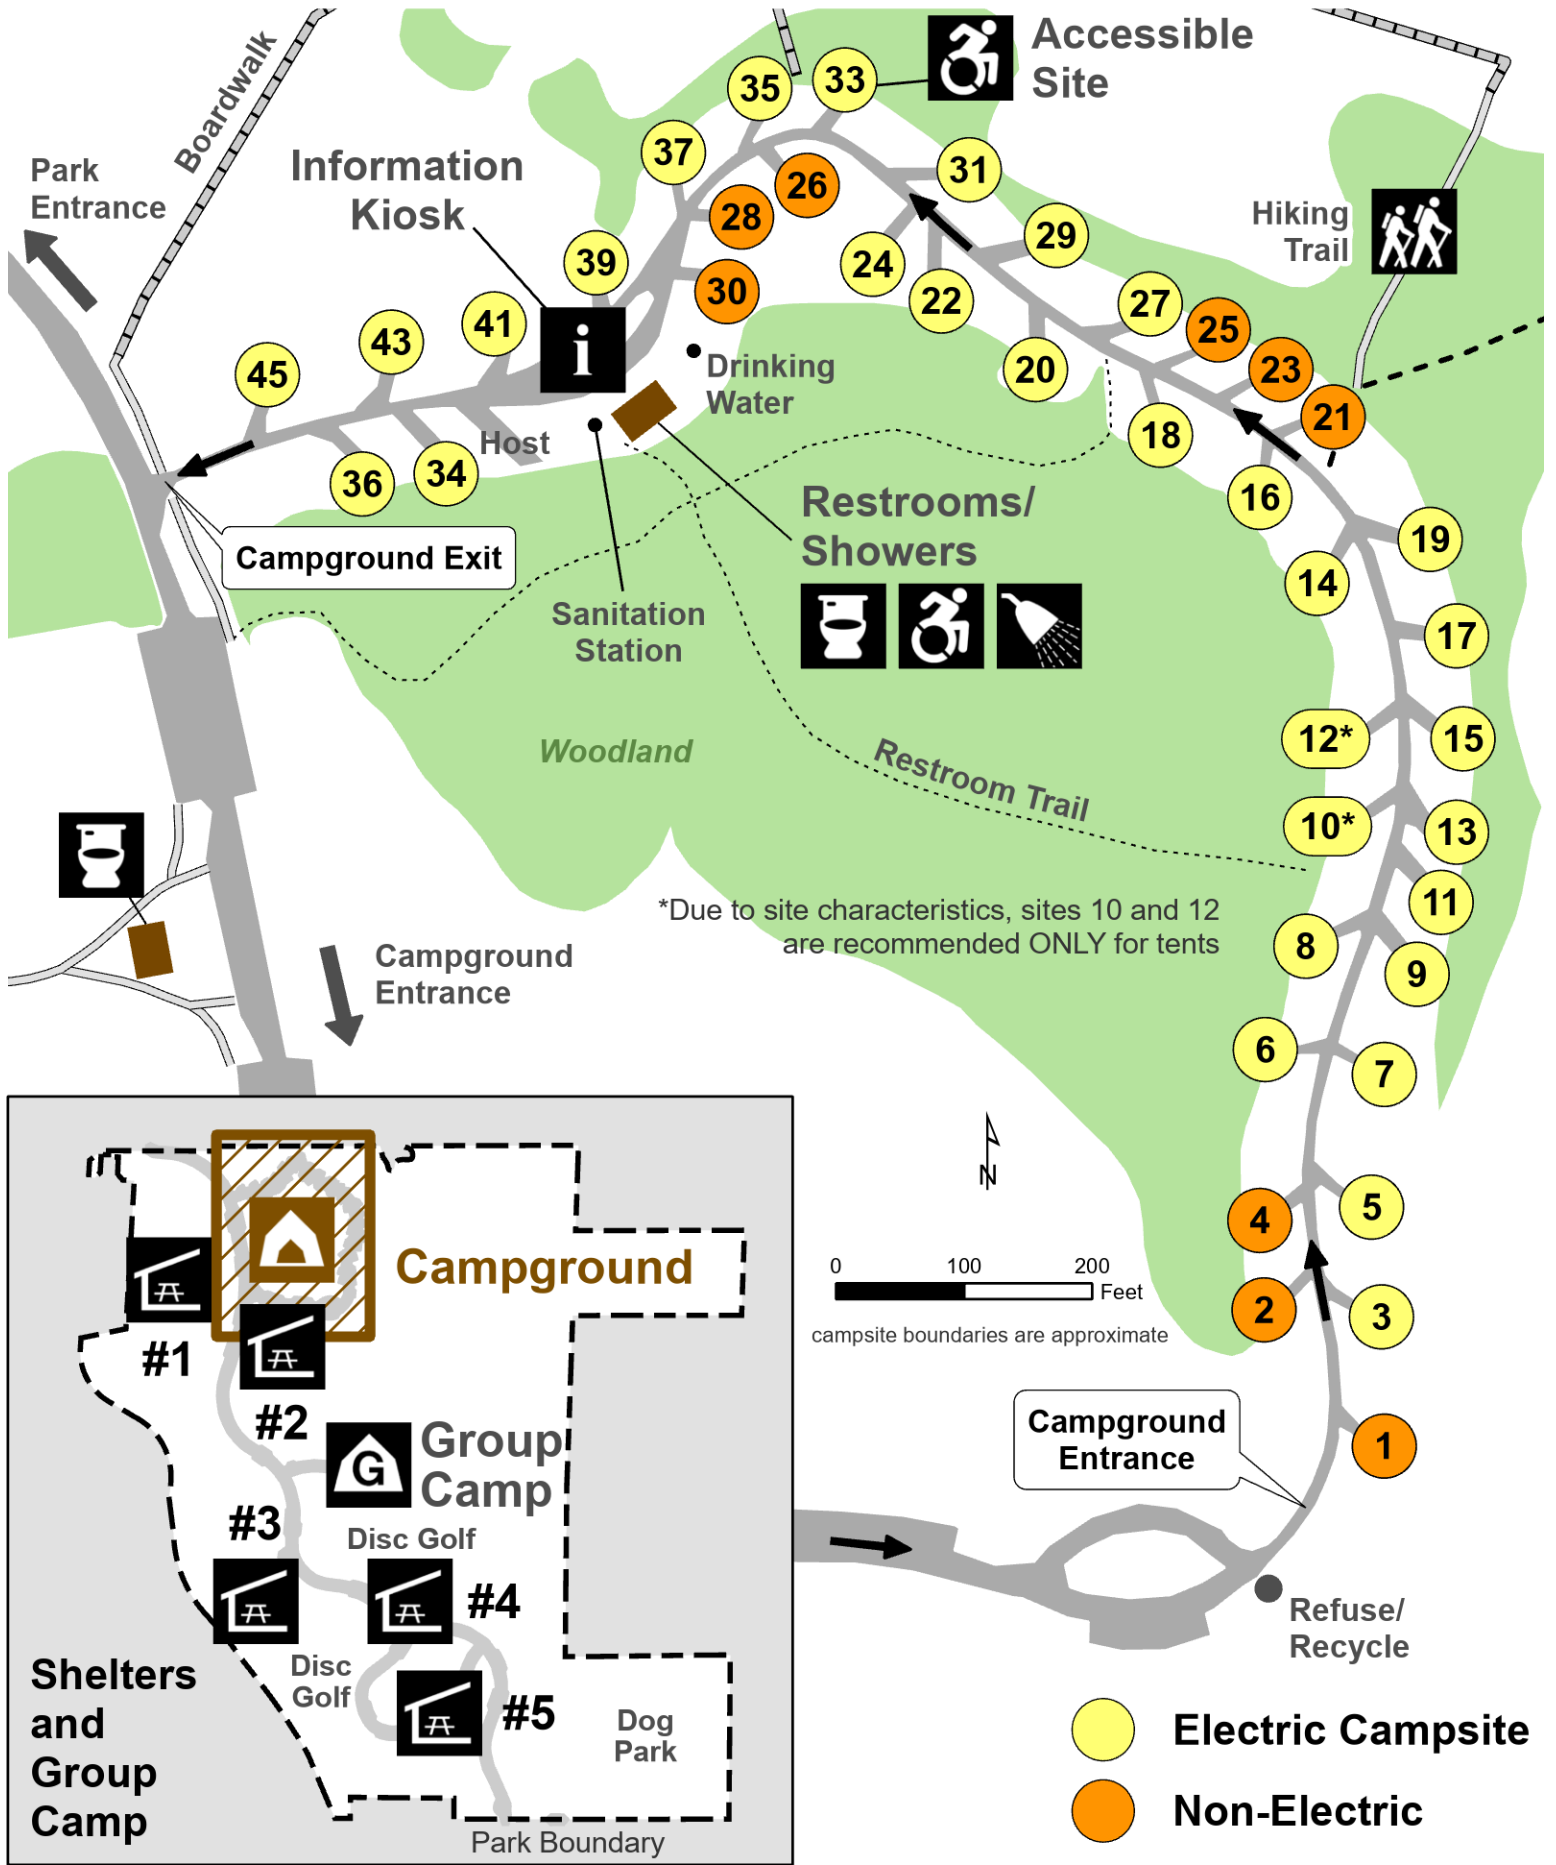

# TOKEN CREEK COUNTY PARK CAMPGROUND

6200 Williamsburg Way  
DeForest, WI 53532

\*Due to site characteristics, sites 10 and 12 are recommended ONLY for tents