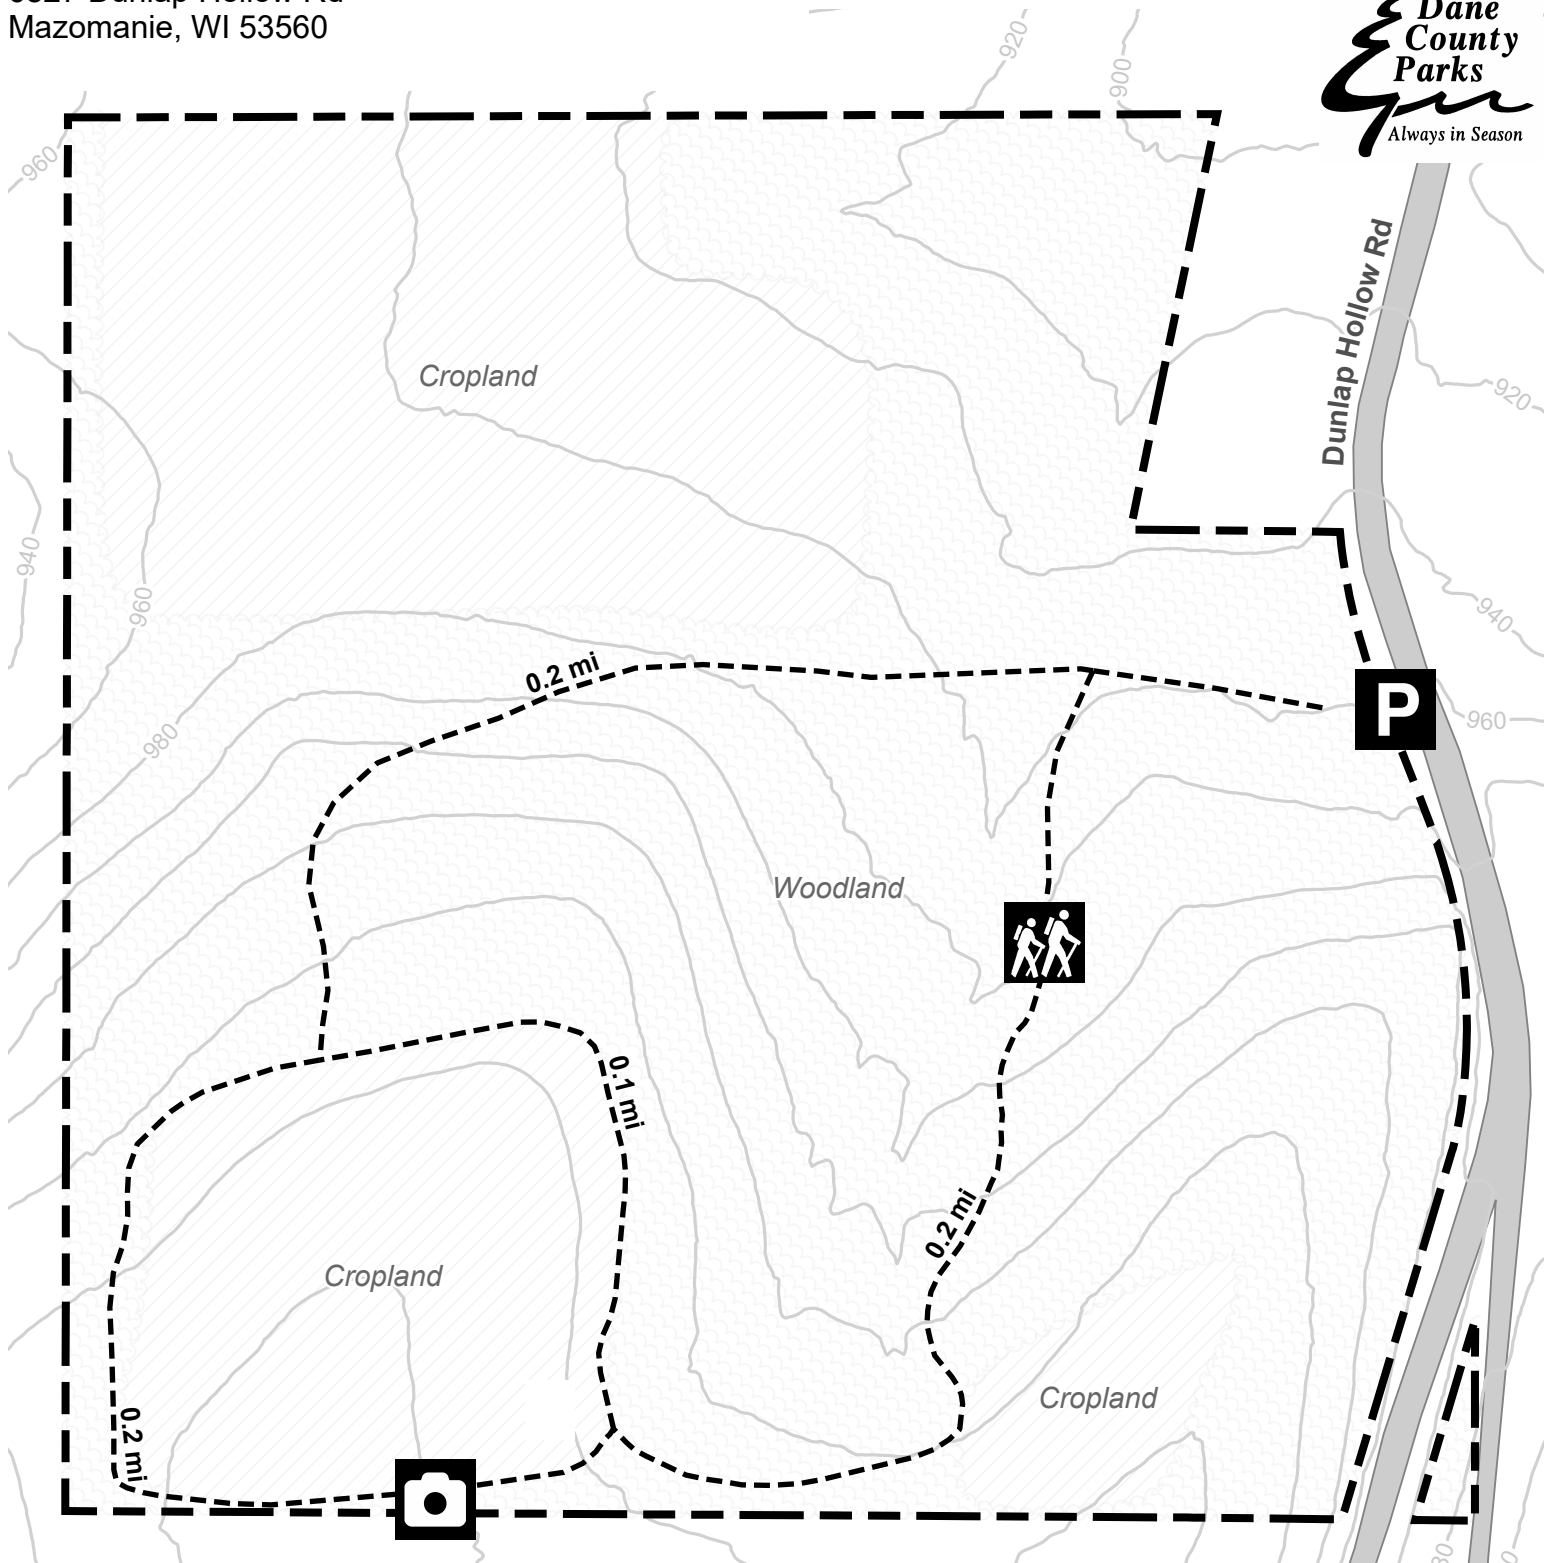

PHIL'S WOODS NATURAL RESOURCE AREA

6827 Dunlap Hollow Rd
Mazomanie, WI 53560

Park Boundary

Hiking Trail

Parking

Scenic View

Hiking Trail

20 ft Elevation Contours