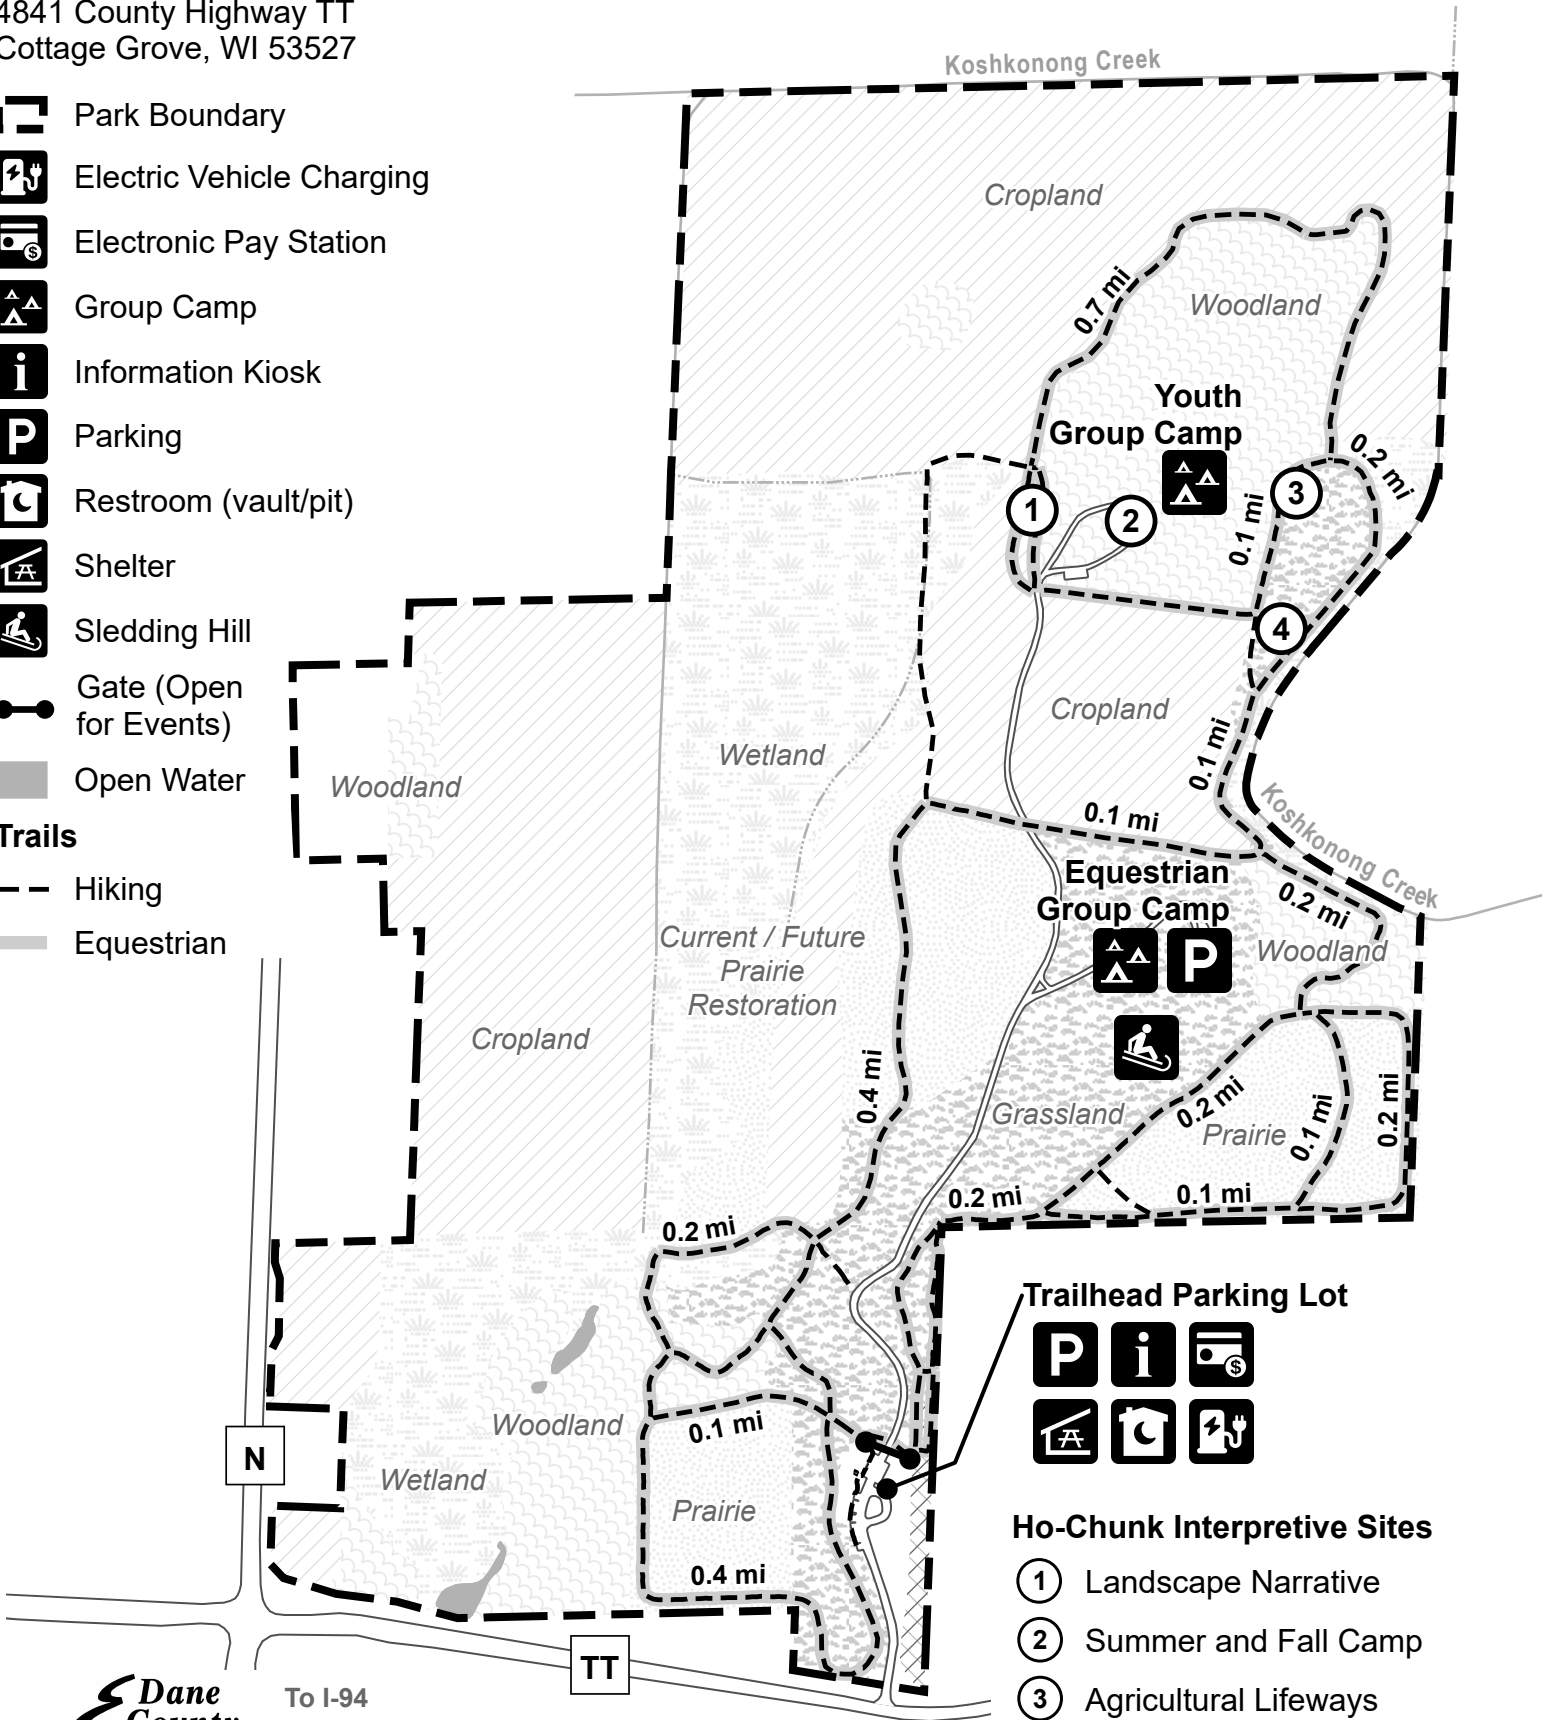

MCCARTHY YOUTH & CONSERVATION COUNTY PARK

4841 County Highway TT
Cottage Grove, WI 53527

-  Park Boundary
-  Electric Vehicle Charging
-  Electronic Pay Station
-  Group Camp
-  Information Kiosk
-  Parking
-  Restroom (vault/pit)
-  Shelter
-  Sledding Hill
-  Gate (Open for Events)
-  Open Water
- Trails**
-  Hiking
-  Equestrian

Trailhead Parking Lot

-   
-   

Ho-Chunk Interpretive Sites

- ① Landscape Narrative
- ② Summer and Fall Camp
- ③ Agricultural Lifeways
- ④ Spring Camp

To I-94
↓

TT

Dane County Parks Main Office: (608) 224-3730
Parks Website: www.danecountyparks.com