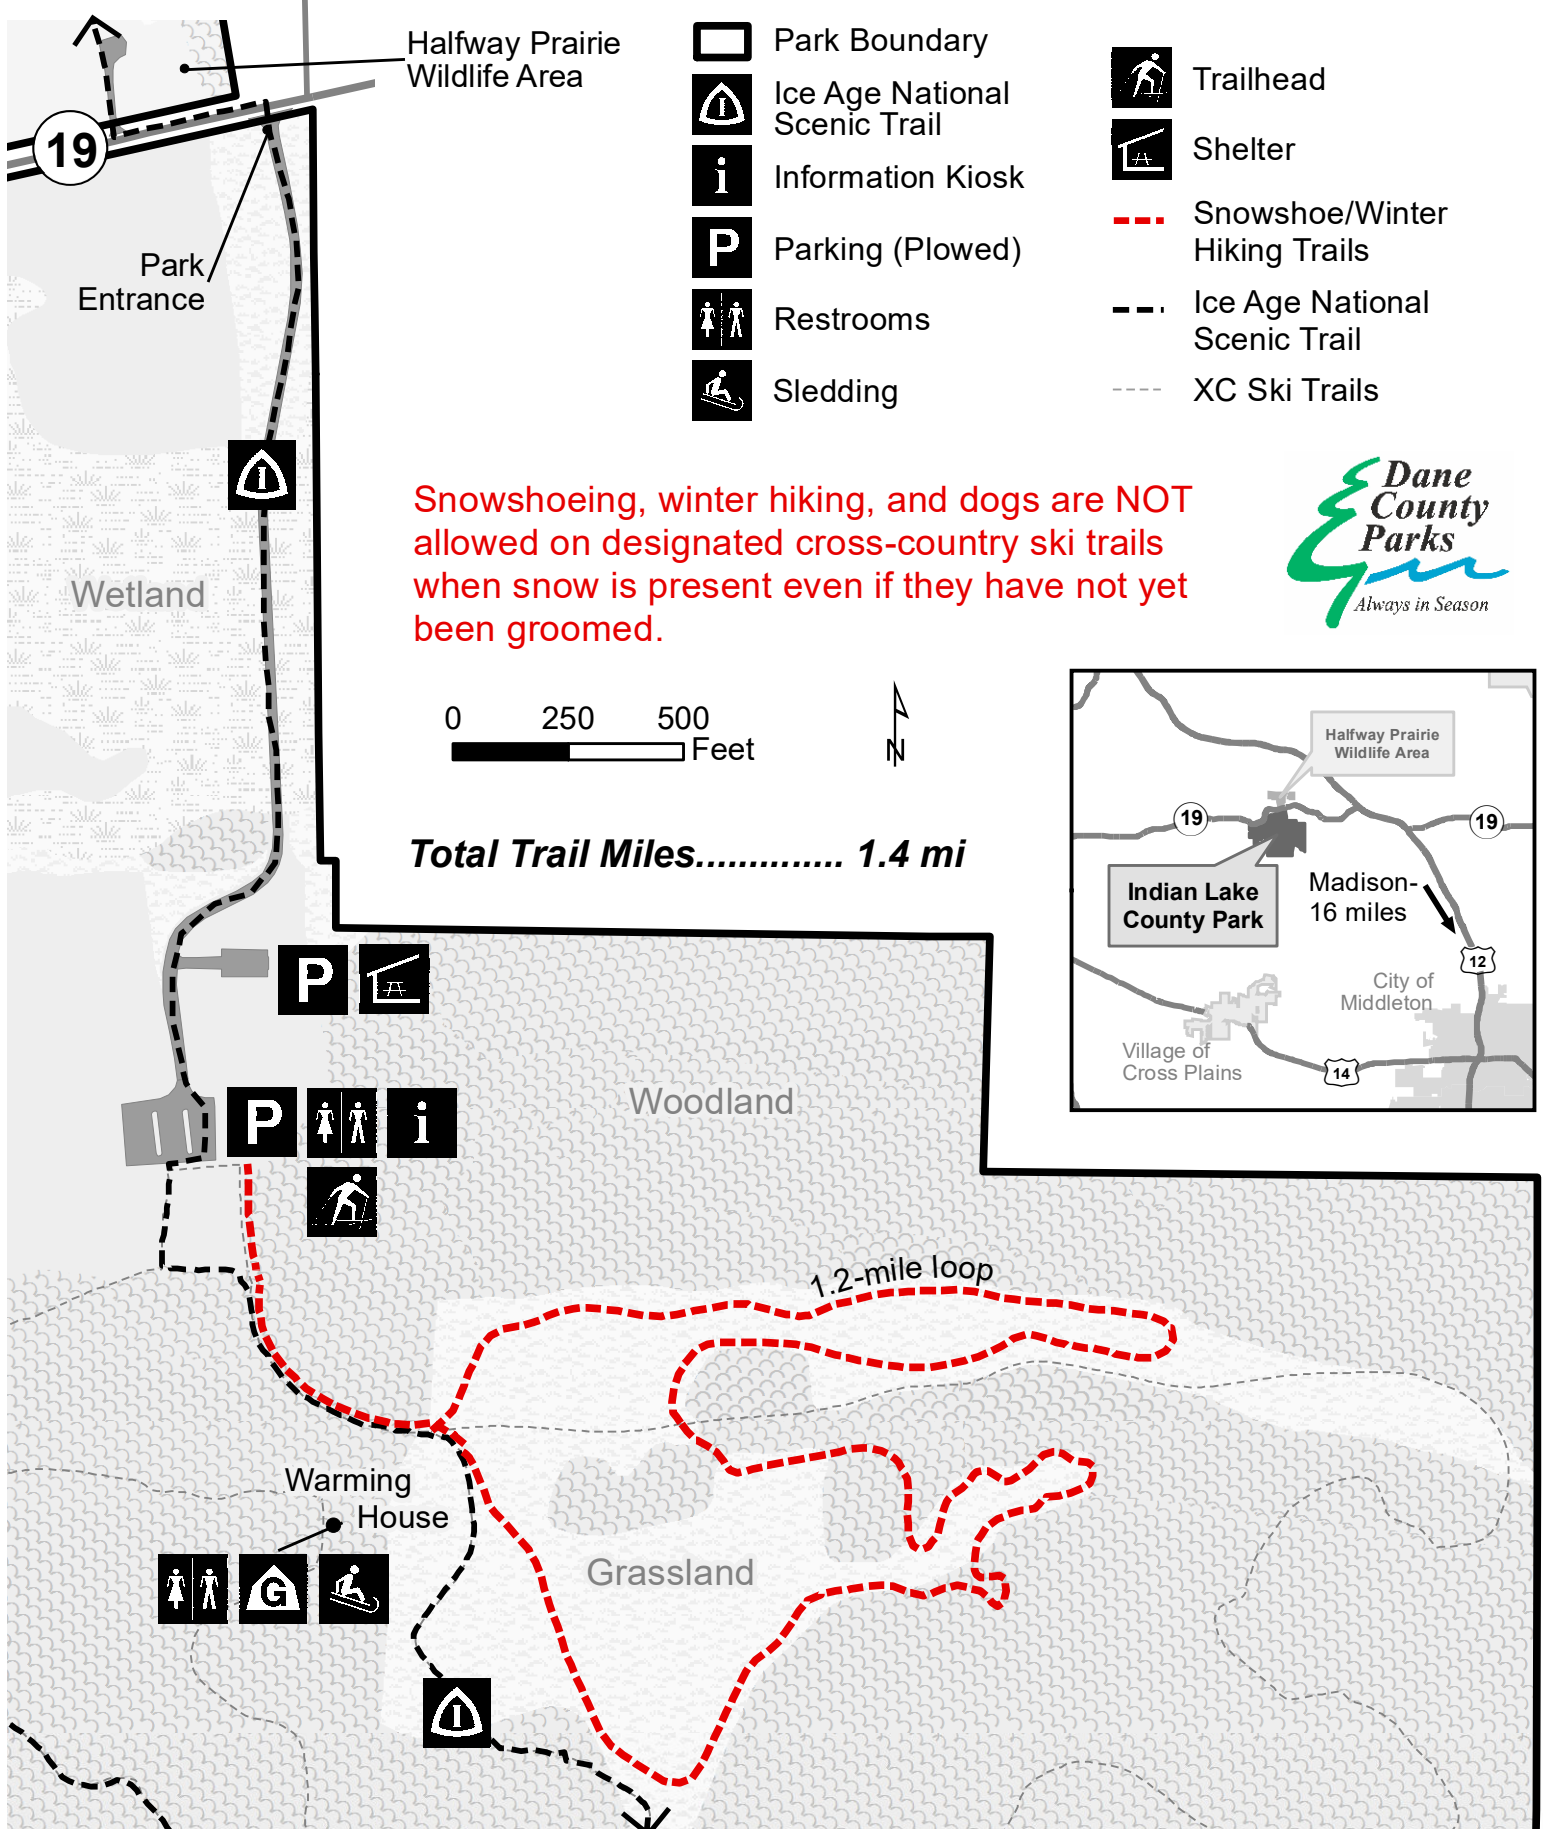

Snowshoe/Winter Hiking Trails

Indian Lake County Park

Park Entrance
8183 State Highway 19
Cross Plains, WI 53528

Snowshoeing, winter hiking, and dogs are NOT allowed on designated cross-country ski trails when snow is present even if they have not yet been groomed.