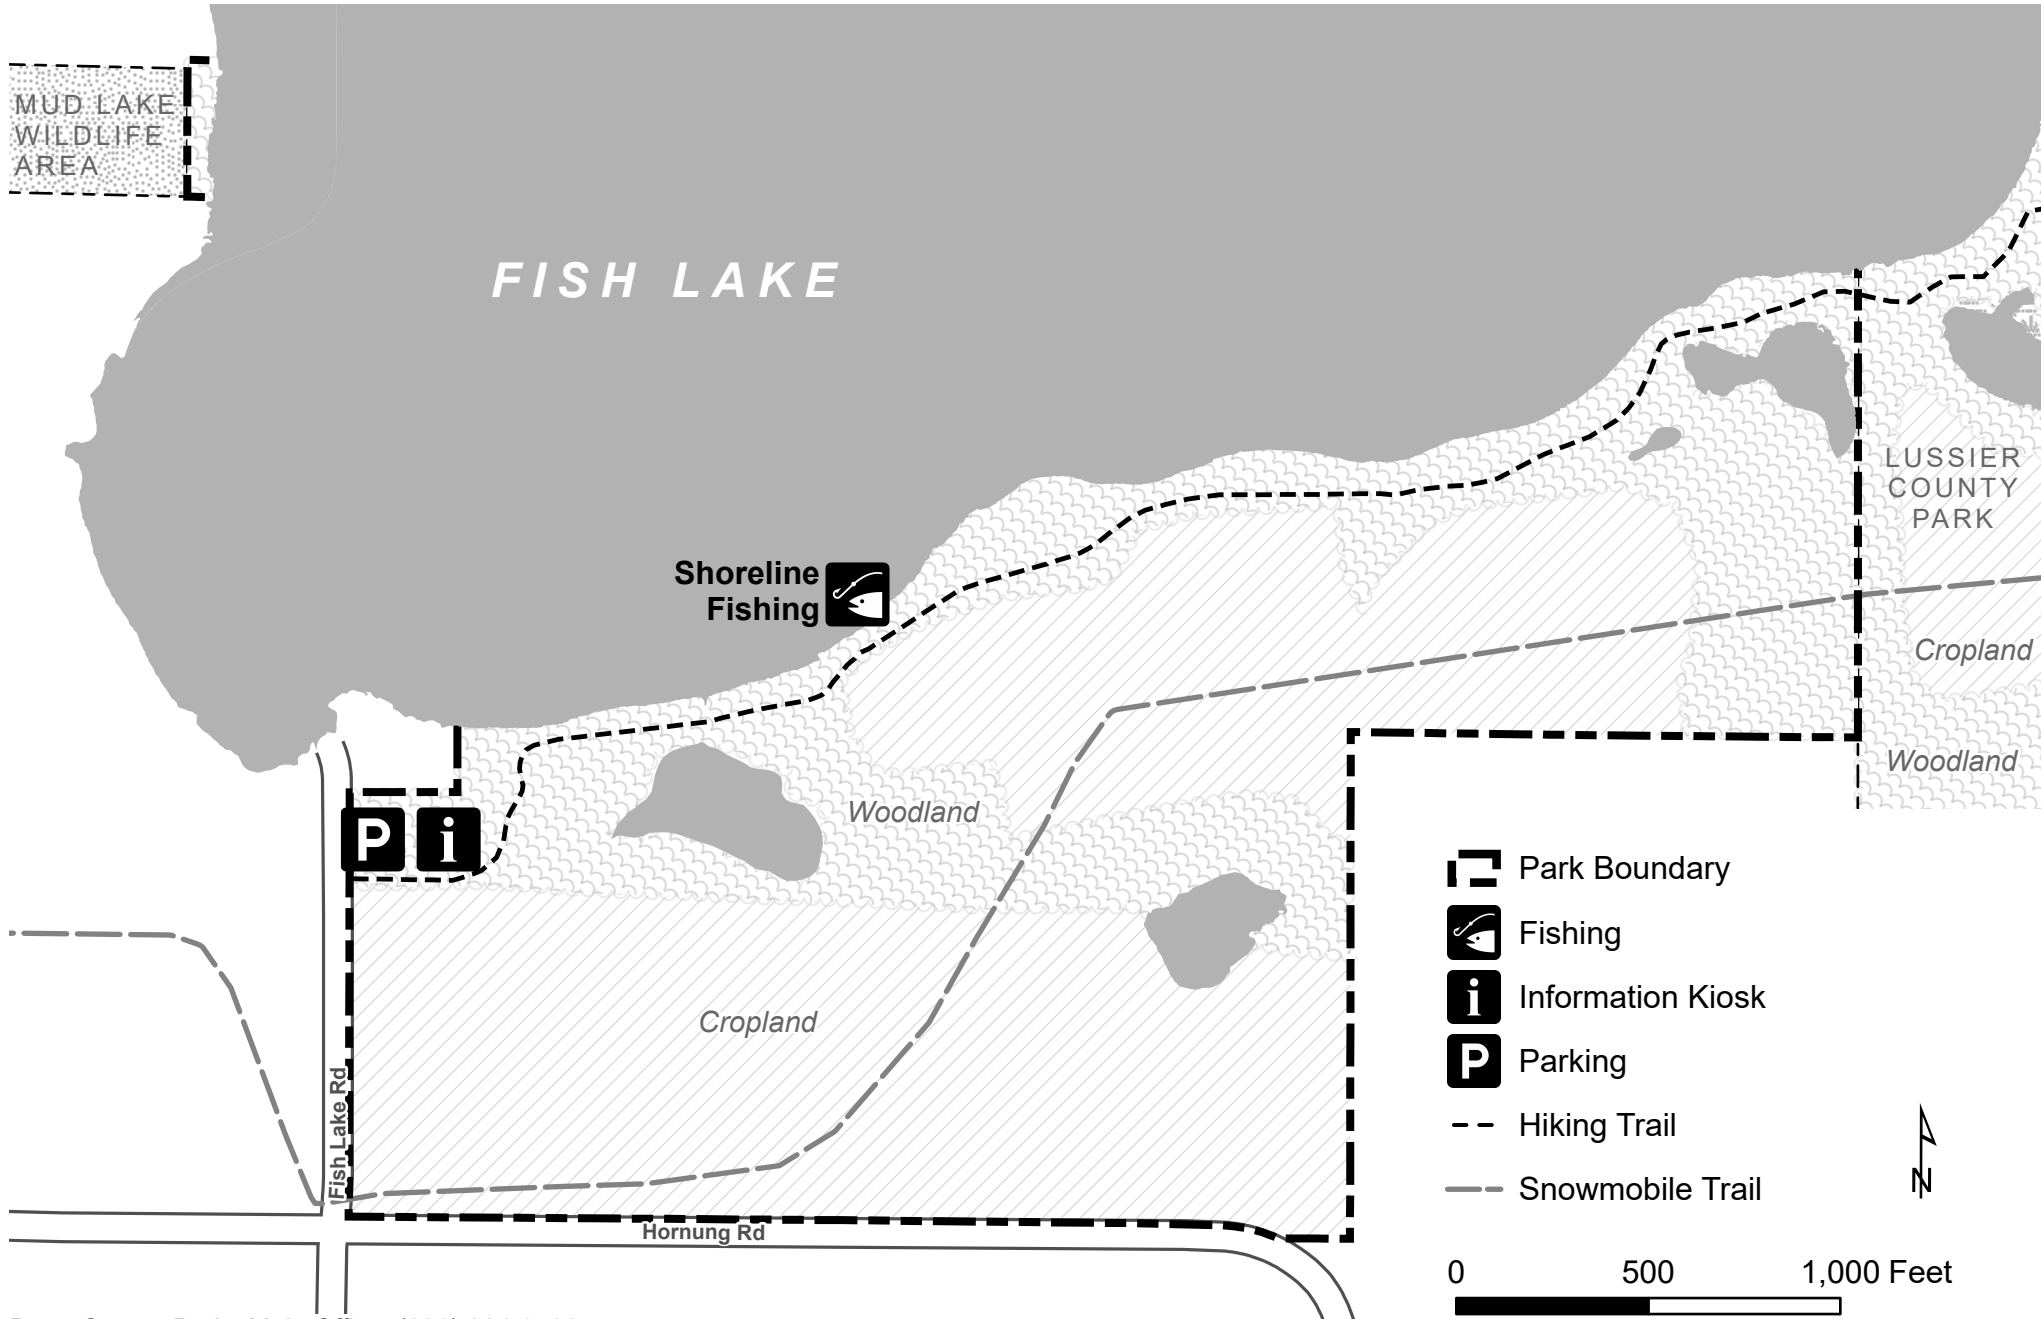

FISH LAKE COUNTY PARK

7841 Fish Lake Rd
Sauk City, WI 53583

- Park Boundary
- Fishing
- Information Kiosk
- Parking
- Hiking Trail
- Snowmobile Trail