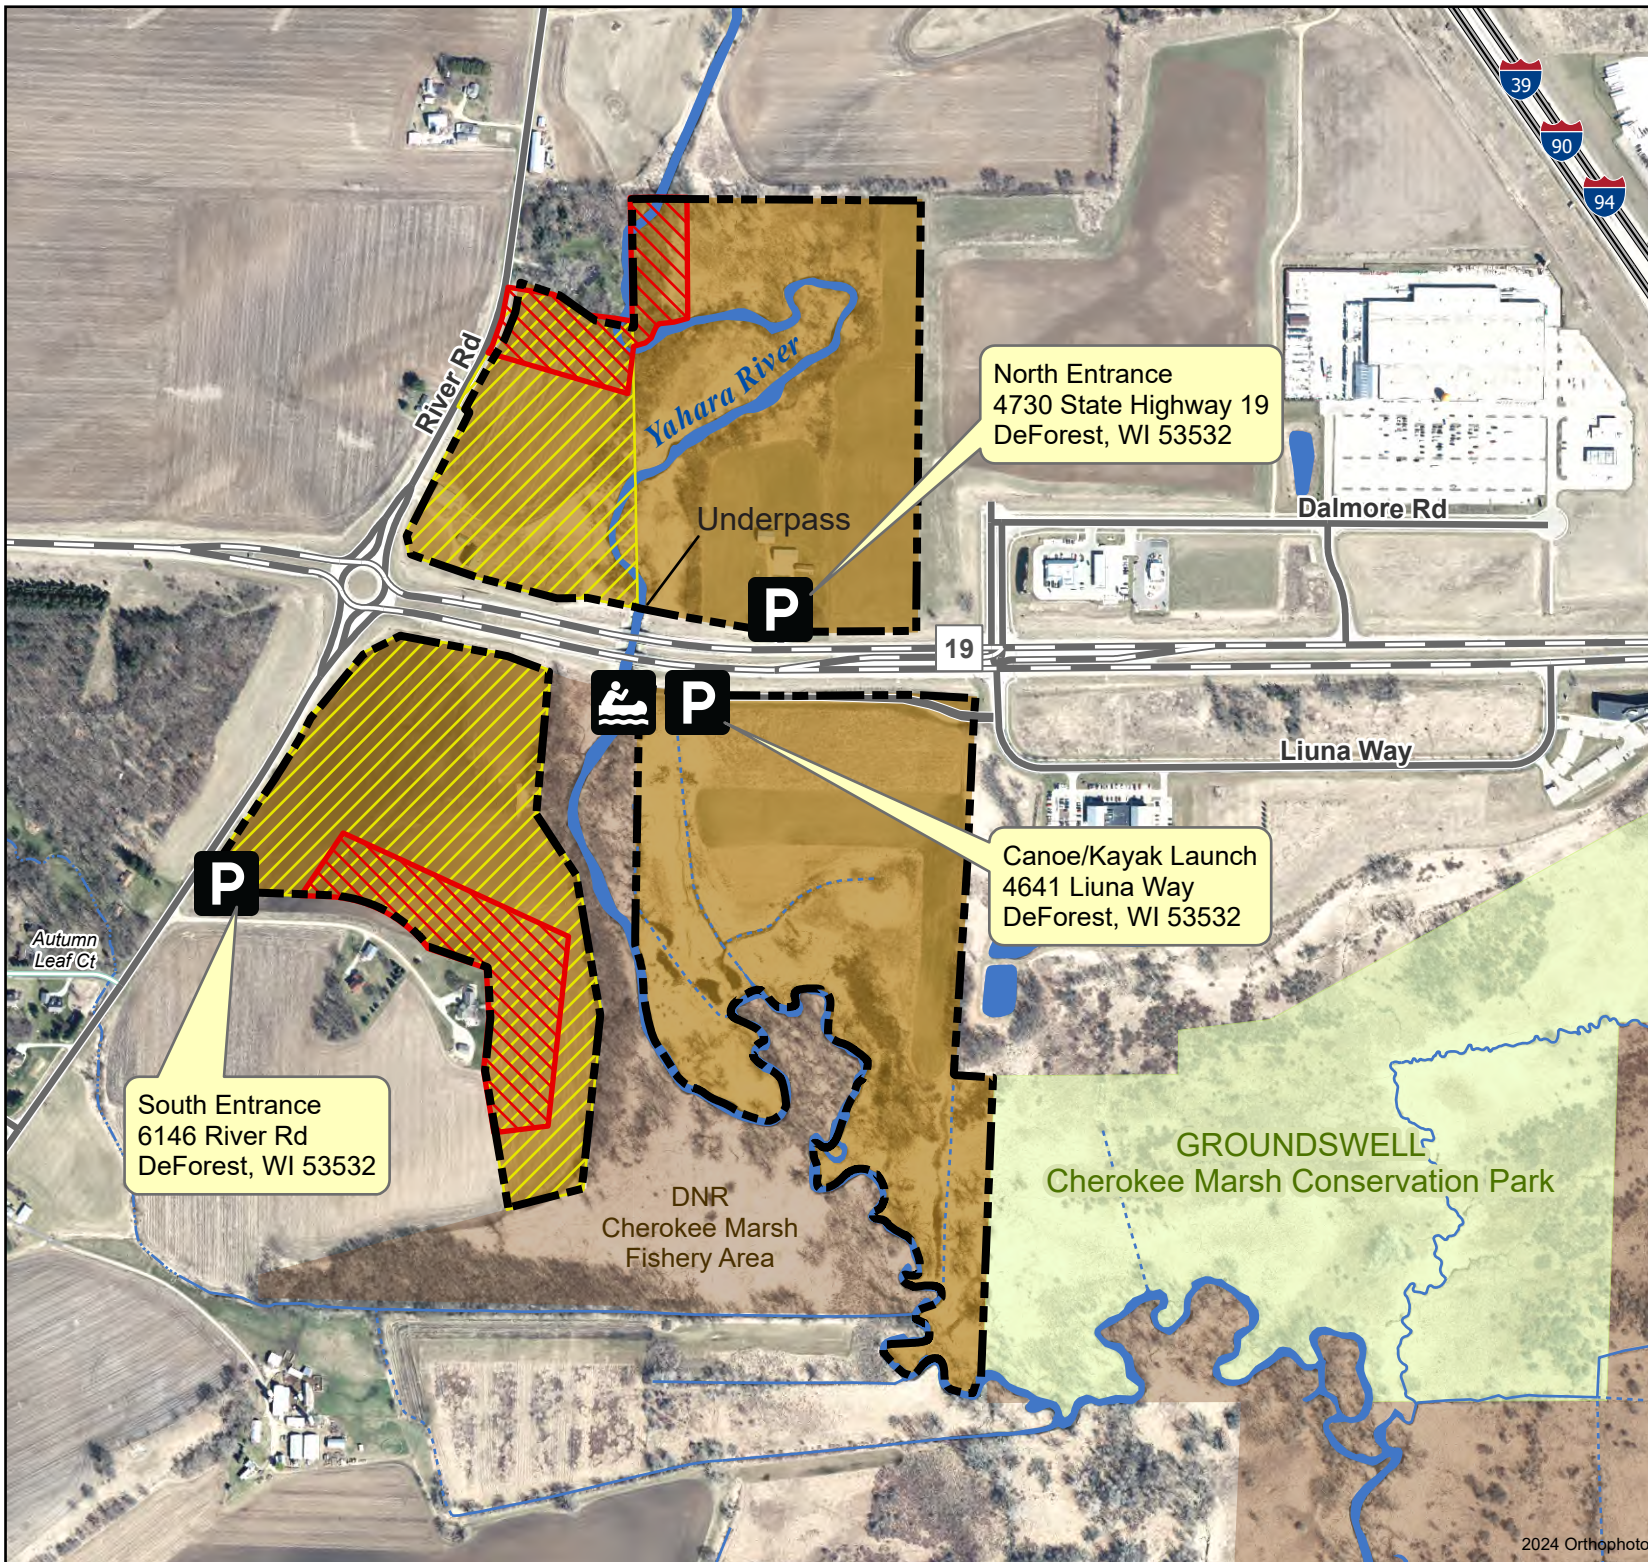

# Cherokee Marsh Wildlife Area

126 acres

 Property Boundary

 No Shooting

 No Trapping

 No Trapping or Shooting

 Parking

 Canoe/Kayak Launch  
(no permit required)

 DNR Public Land

0 250 500 Feet

Location in Dane County

Dane County  
Land & Water Resources Department  
March 2025

2024 Orthophoto