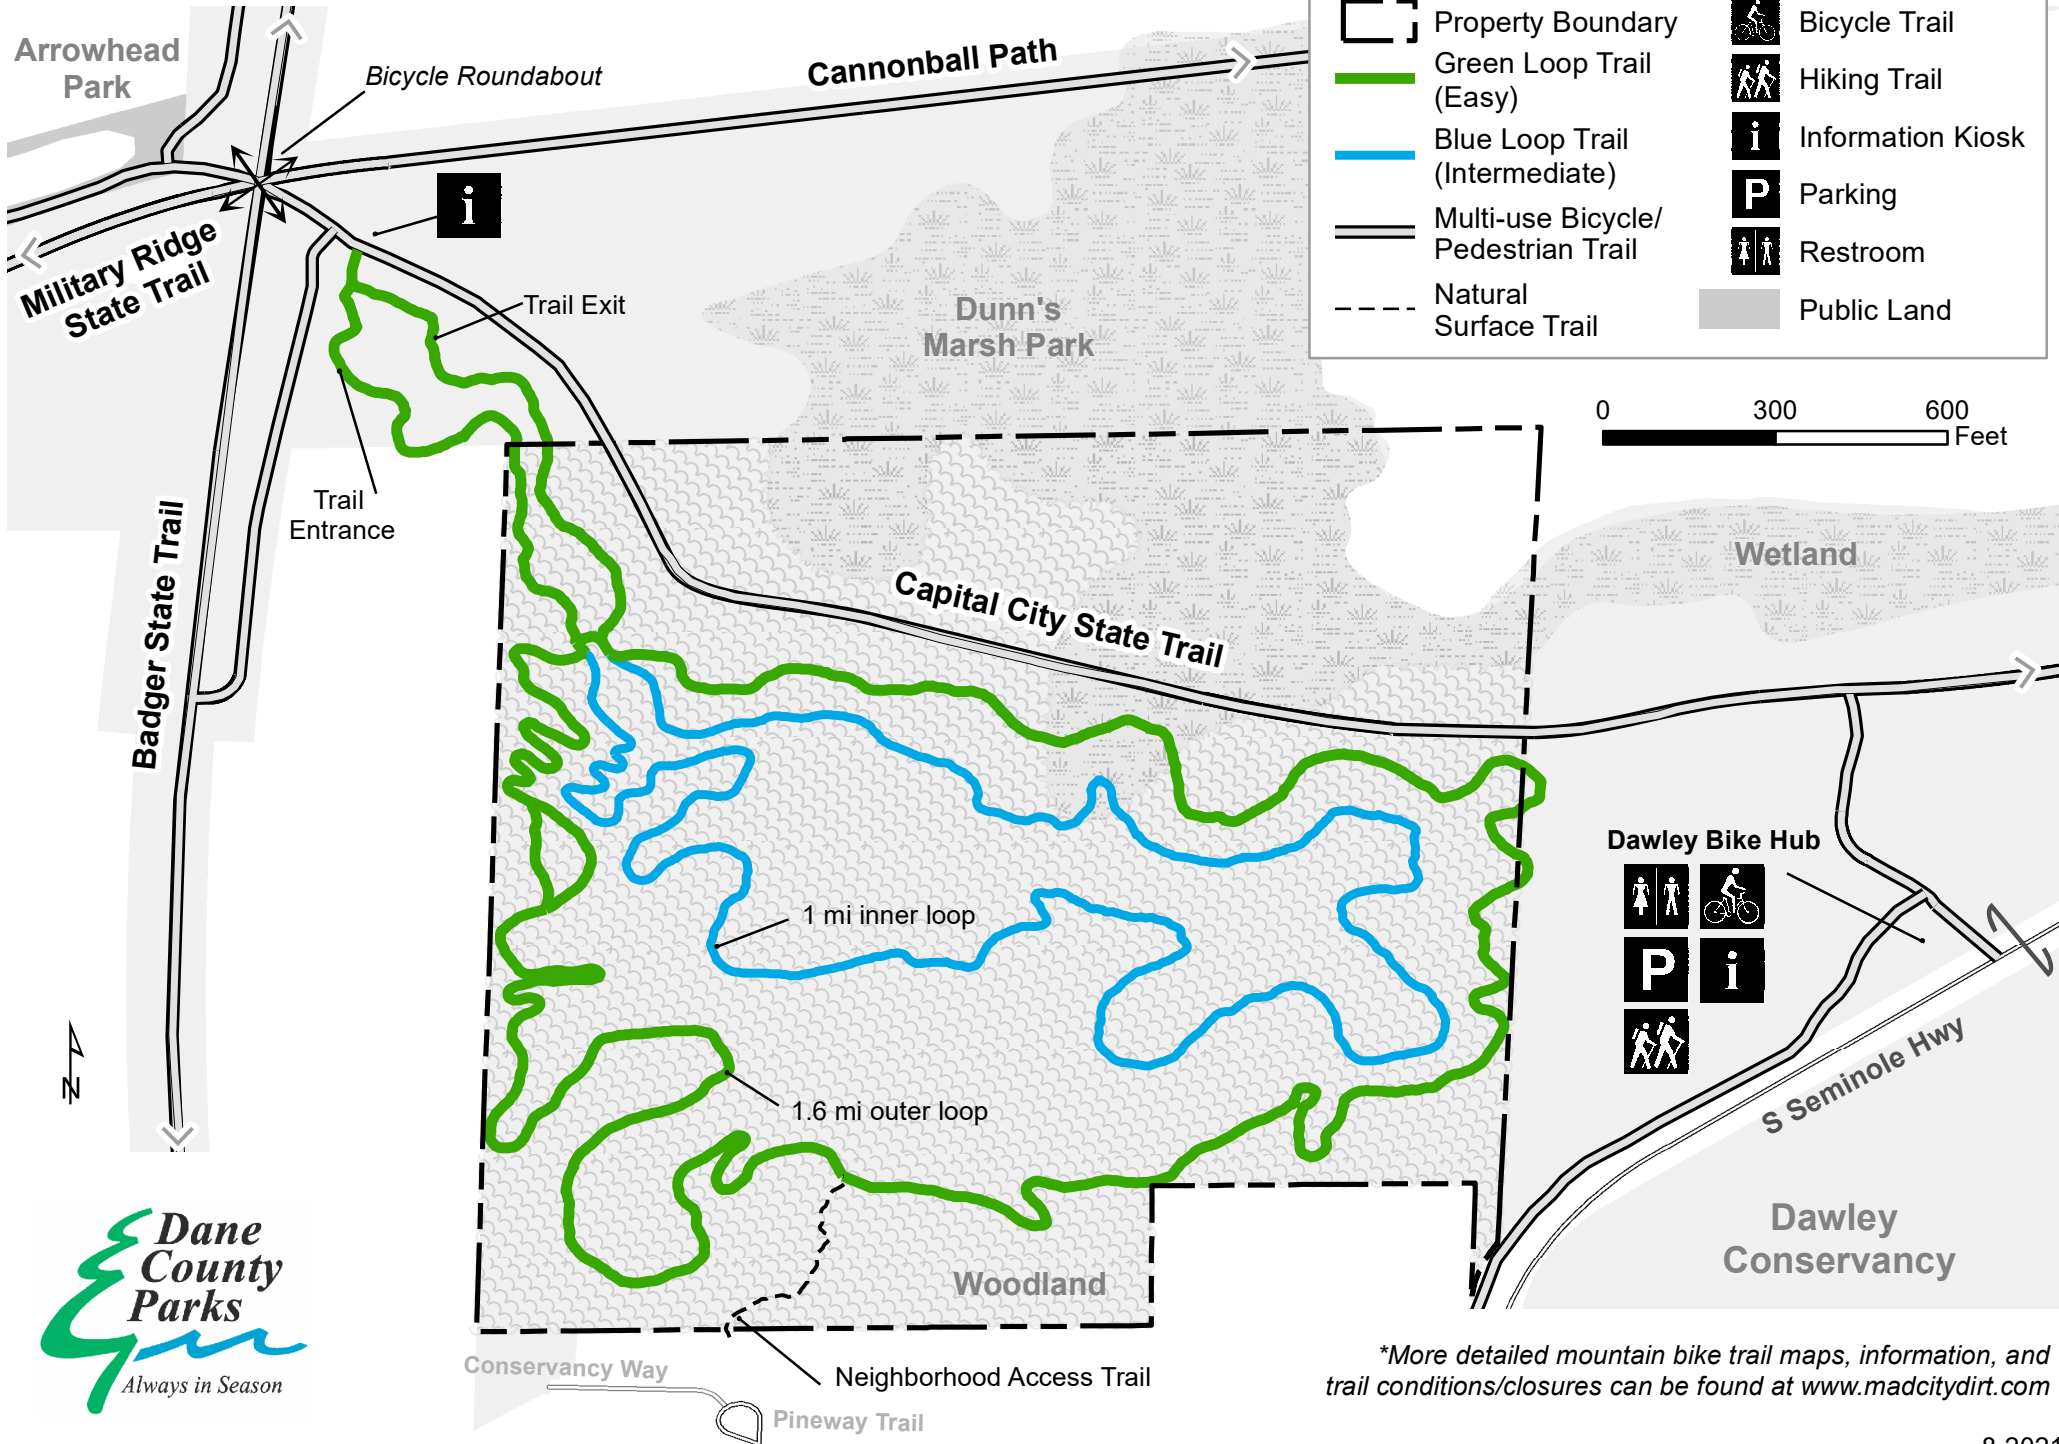

Seminole Mountain Bike Trails

3040 S Seminole Hwy, Fitchburg, WI 53711

Mtn. Bike Main Entry: trailhead east of roundabout
Permit required (except Cannonball Path)*

*More detailed mountain bike trail maps, information, and trail conditions/closures can be found at www.madcitydirt.com