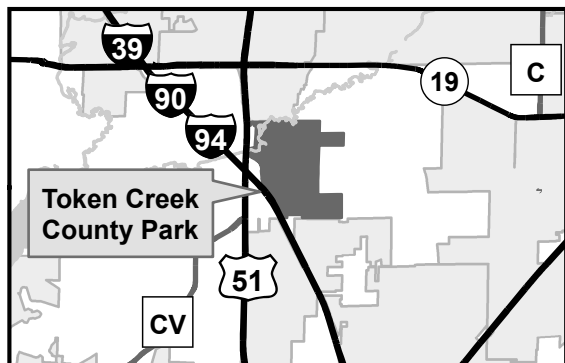

Groomed Cross-country Ski Trails

Token Creek County Park

Park Entrance
6200 Williamsburg Way
DeForest, WI 53532

**Dane County/City of Madison
Ski Trail Permit Required**

Visit www.danecountyparks.com/purchase-permits
to find where to purchase permits.

Dane County Parks Office: (608) 224-3730
Parks Website: www.danecountyparks.com
Trail Conditions:
www.danecountyparks.com/trail-conditions