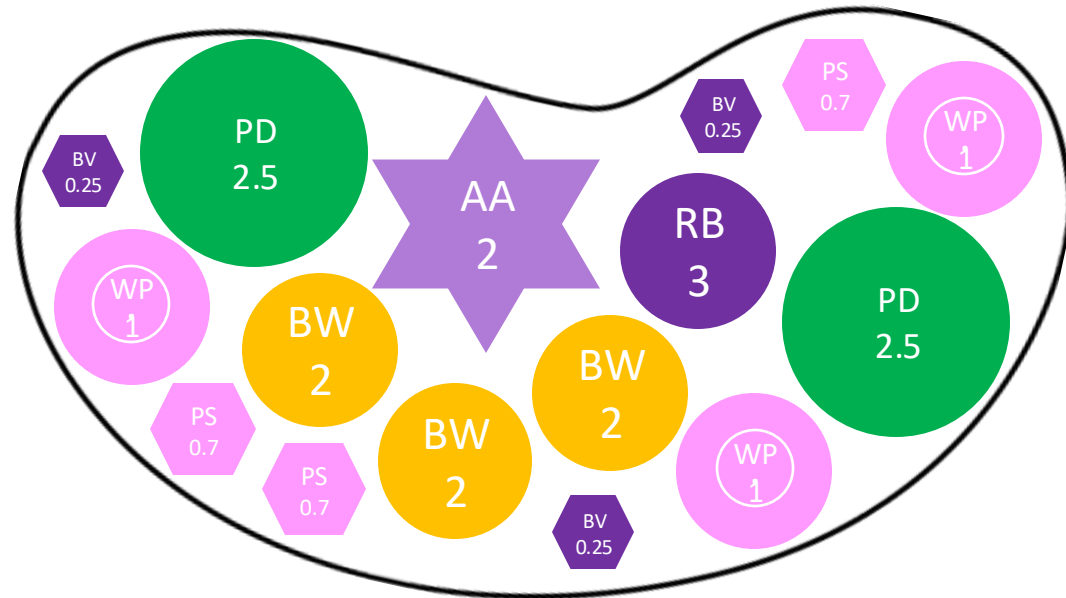

# Pollinator Garden – Sun – Dry Soils

Common Name Scientific Name	Species Code	Bloom Time
Aromatic Aster <i>Symphyotrichum oblongifolium</i>	AA	Fall
Bird's Foot Violet <i>Viola pedata</i>	BV	Spring
Butterfly Milkweed <i>Asclepias tuberosa</i>	BW	Summer
Prairie Dropseed <i>Sporobolus heterolepis</i>	PD	--
Prairie Smoke <i>Geum triflorum</i>	PS	Spring
Rough Blazing Star <i>Liatis aspera</i>	RB	Summer
Wild Petunia <i>Ruellia humilis</i>	WP	Summer

Plant heights are listed in feet in the diagram under the Species Code.

Garden dimensions are approximately 3.5 feet by 6 feet.