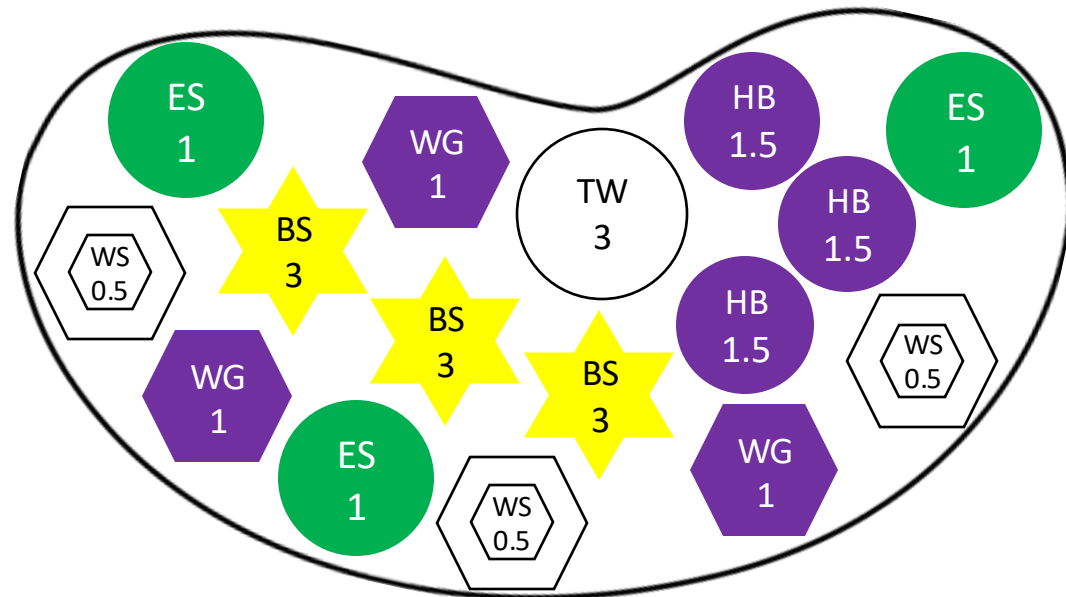

Plant heights are listed in feet in the diagram under the Species Code.

Garden dimensions are approximately 3.5 feet by 6 feet.

# Pollinator Garden – Sun – Medium Soils

Common Name Scientific Name	Species Code	Bloom Time
Butterfly Milkweed <i>Asclepias tuberosa</i>	BW	Summer
Calico Aster <i>Symphotrichum lateriflorum</i>	CA	Fall
Downy Wood Mint <i>Blephilia ciliata</i>	DW	Summer
Lance-leaf Coreopsis <i>Coreopsis lanceolata</i>	LC	Spring
Prairie Dropseed <i>Sporobolus heterolepis</i>	PD	--
Prairie Smoke <i>Geum triflorum</i>	PS	Spring
Purple Coneflower <i>Echinacea purpurea</i>	PC	Summer