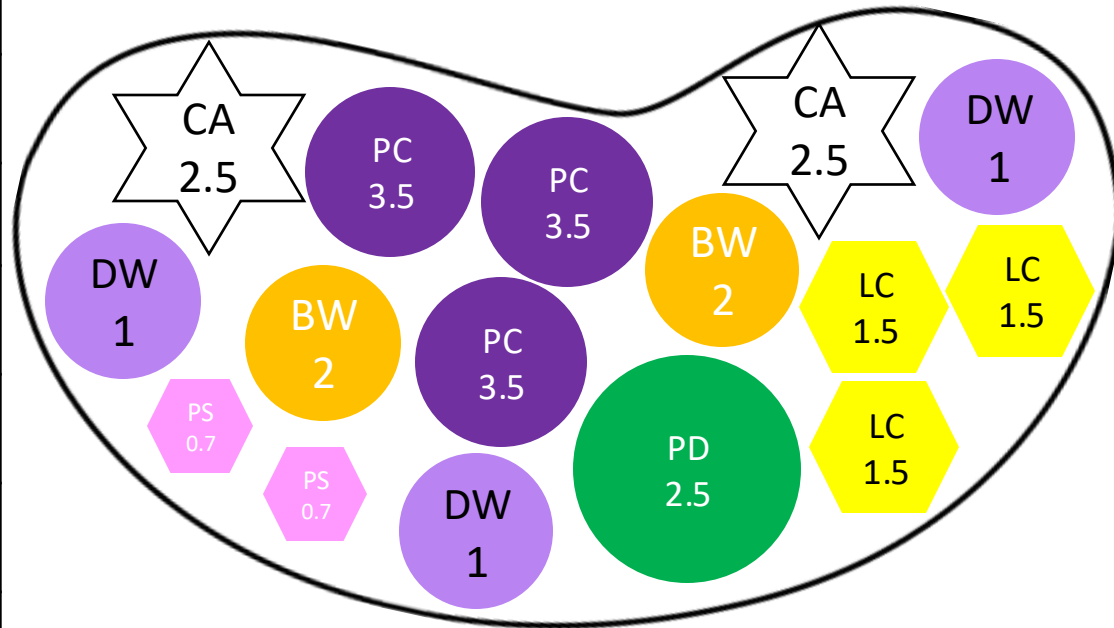

# Pollinator Garden – Sun – Dry Soils

Common Name Scientific Name	Species Code	Bloom Time
Aromatic Aster <i>Symphyotrichum oblongifolium</i>	AA	Fall
Bird's Foot Violet <i>Viola pedata</i>	BV	Spring
Butterfly Milkweed <i>Asclepias tuberosa</i>	BW	Summer
Prairie Dropseed <i>Sporobolus heterolepis</i>	PD	--
Prairie Smoke <i>Geum triflorum</i>	PS	Spring
Rough Blazing Star <i>Liatis aspera</i>	RB	Summer
Wild Petunia <i>Ruellia humilis</i>	WP	Summer

Plant heights are listed in feet in the diagram under the Species Code.

Garden dimensions are approximately 3.5 feet by 6 feet.